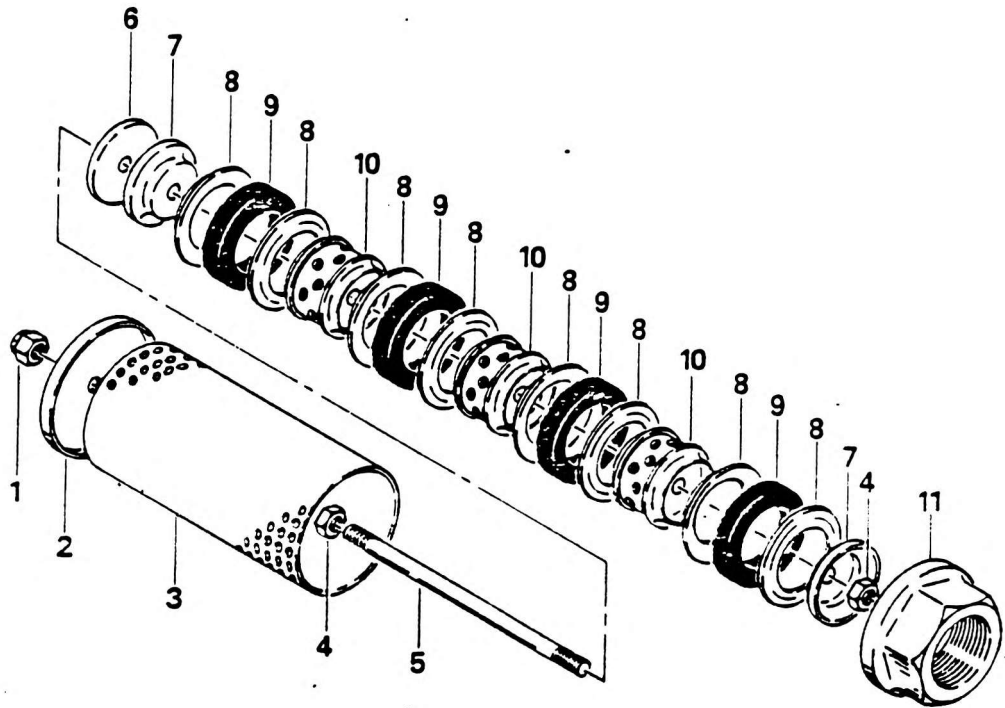

SUCTION SEPARATOR ASSEMBLY

GROVE

NO.	PART NO.	QTY	DESCRIPTION	NO.	PART NO.	QTY	DESCRIPTION
	7-437-000187		COMPLETE ASSY				
1	9-437-100374	1	NUT				
2	9-437-100367	1	PLATE				
3	9-437-100369	1	SLEEVE				
4	9-437-100375	2	NUT				
5	9-437-100373	1	ROD				
6	9-437-100368	1	BRIDGE				
7	9-437-100372	2	SPACER				
8	9-437-100376	8	PLATE				
9	9-437-100370	4	MAGNET				
10	9-437-100371	3	SPACER				
11	9-437-100366	1	CASTING				